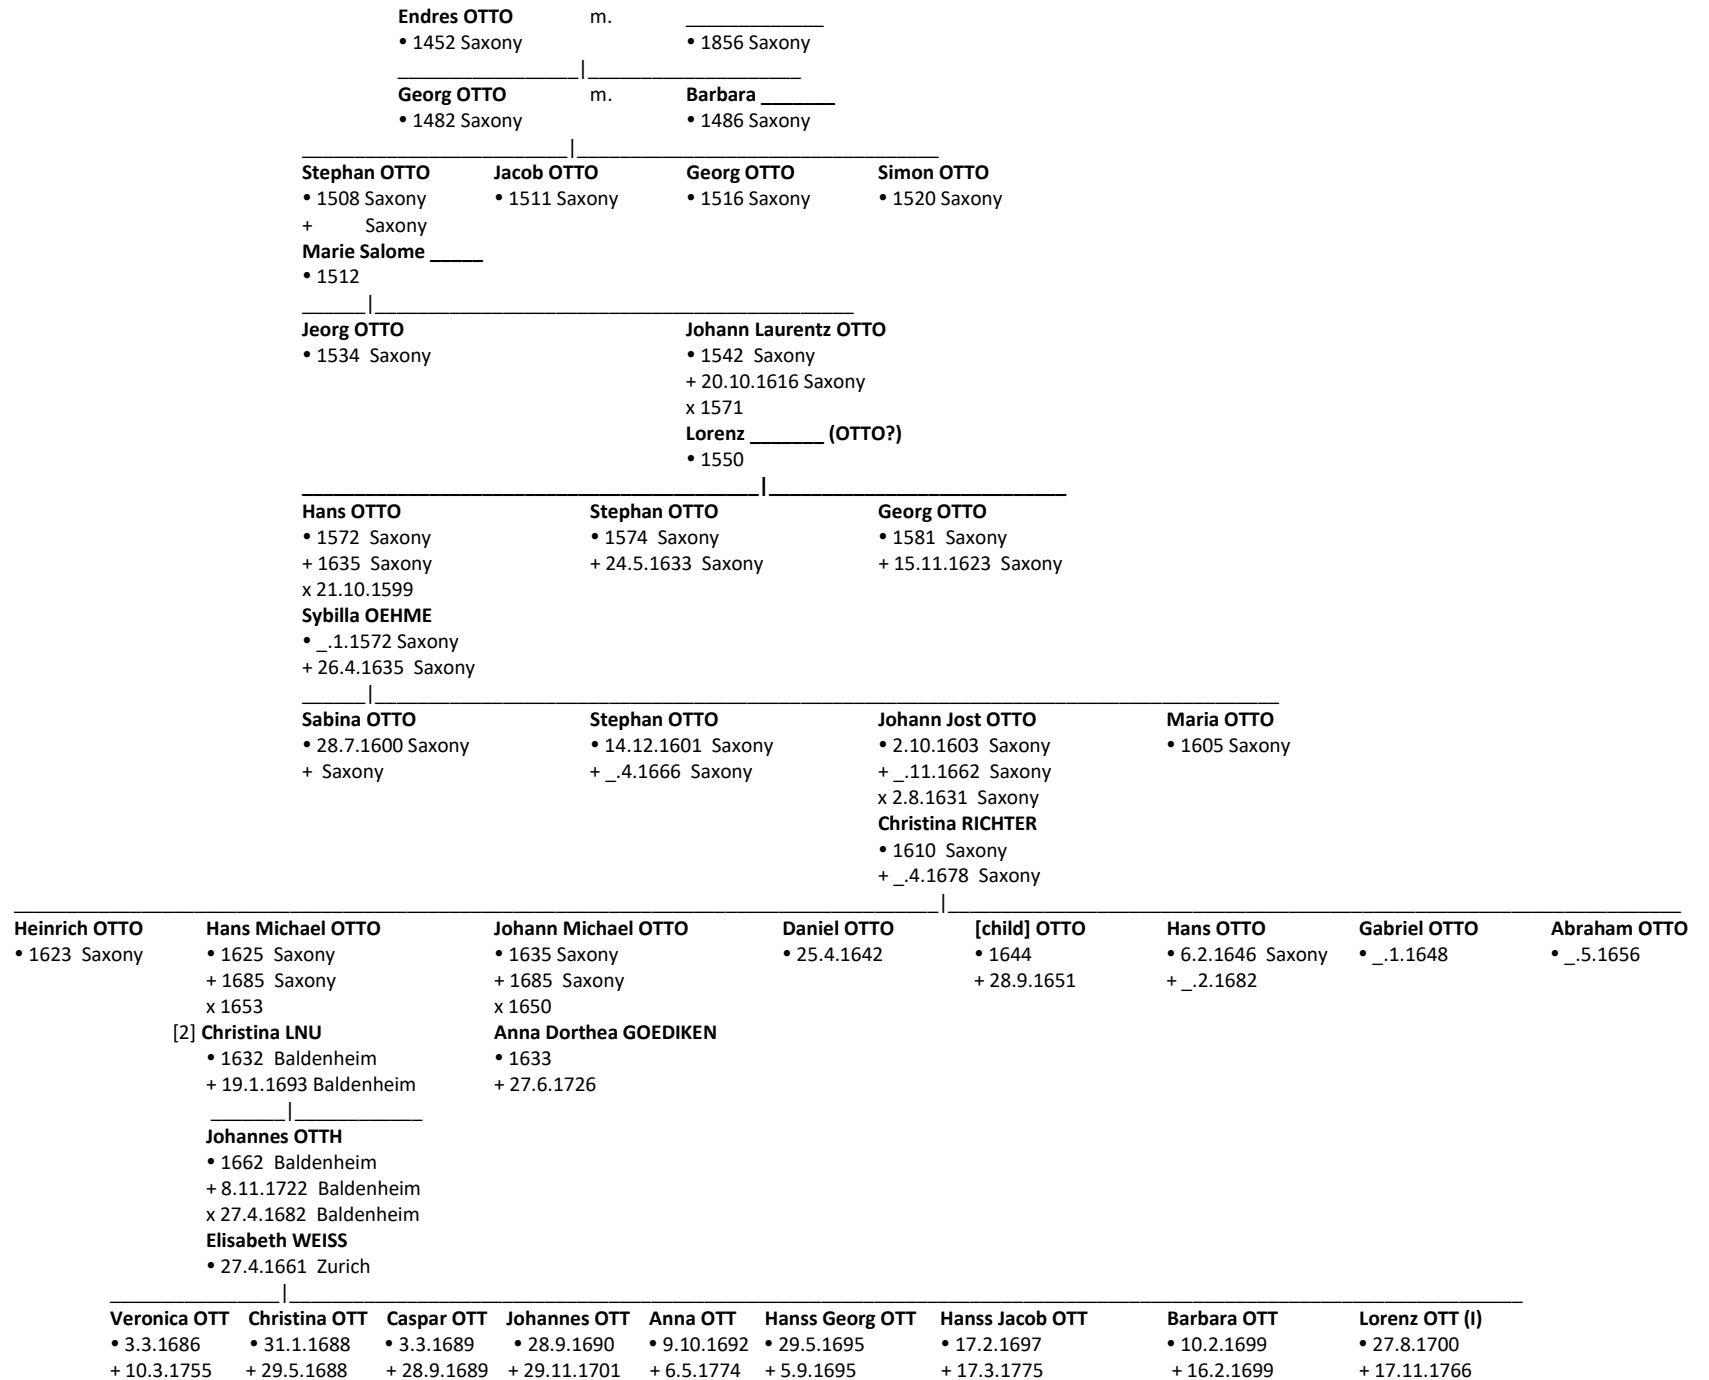

Ott Family Branch #1

January 4, 2021

[to Ott Family Branch #3](#)

[to Ott Family Branch #2](#)

Ott Family Branch #2

[from Ott Family Branch #1]

Lorenz OTT (I)
 • 27.8.1700 Baldenhreim
 + 17.11.1766 Baldenheim
 x 13.10.1739 Baldenheim
Catharina ARNOLDT [second wife]
 • 27.4.1717 Baldenheim